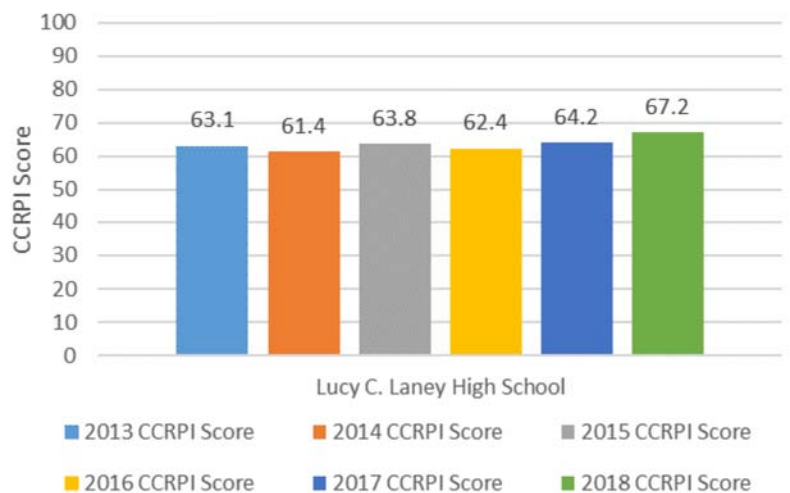

Lucy C. Laney High CCRPI Scores, 2013-2018

contact us:

706-823-6900

FAX: 706-823-6918

1339 Laney Walker Blvd
Augusta, GA 30901